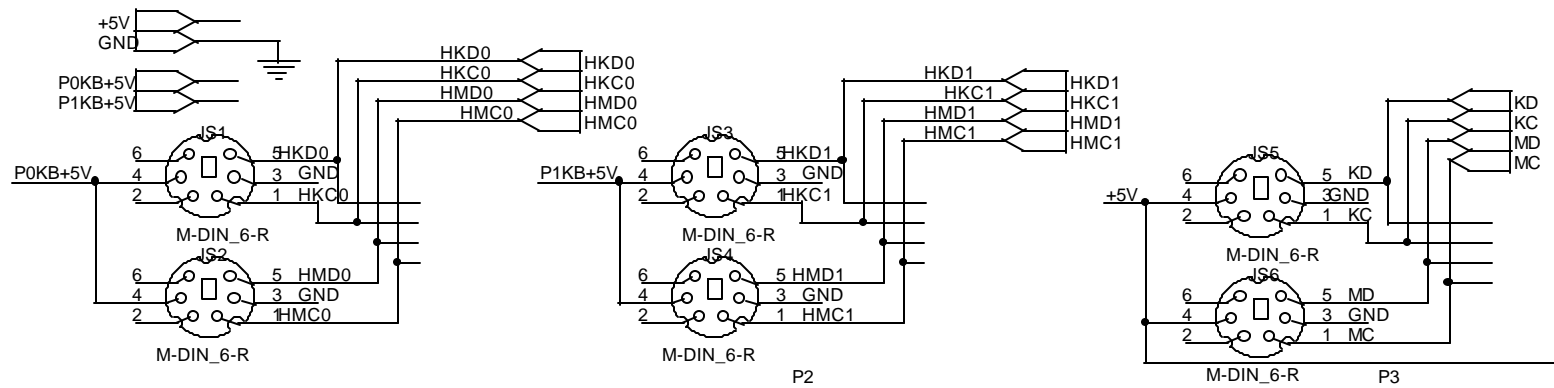

Title		
CornetMicrosystems 2 port KVM switch		
Size	Document Number	Rev
A	CN7002DIP	1
Date:	Tuesday, November 25, 2003	Sheet 1 of 2

Title CornetMicrosystems 2 port KVM switch		
Size A	Document Number CN7002DIP	Rev 1
Date: Tuesday, November 25, 2003	Sheet 2	of 2