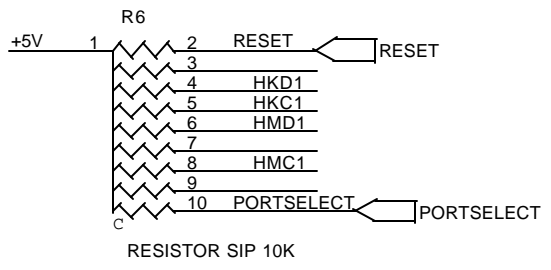

Title		
CornetMicrosystems 2 port KVM switch		
Size	Document Number	Rev
A	CN7002DIP	1
Date:	Tuesday, November 25, 2003	Sheet 1 of 2

Title CornetMicrosystems 2 port KVM switch		
Size A	Document Number CN7002DIP	Rev 1
Date: Tuesday, November 25, 2003	Sheet 2	of 2