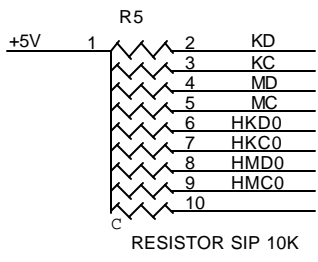

Title		
CornetMicrosystems 2 port KVM switch		
Size	Document Number	Rev
A	CN7002DIP	1
Date:	Tuesday, November 25, 2003	Sheet 1 of 2

Title CornetMicrosystems 2 port KVM switch		
Size A	Document Number CN7002DIP	Rev 1
Date: Tuesday, November 25, 2003	Sheet 2	of 2